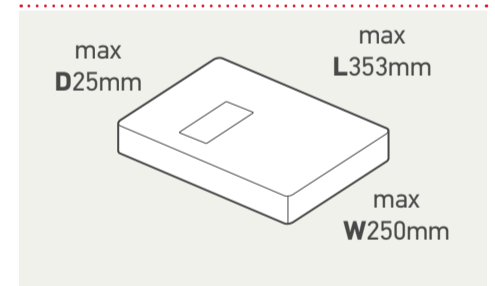

Large Letter up to 750g