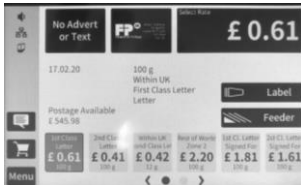

**PLEASE FOLLOW THESE INSTRUCTIONS TO
DOWNLOAD THE POSTAGE RATES IN YOUR POSTBASE**

PLEASE DOWNLOAD BEFORE DATE OF RATECHANGE

Model: FP PostBase Vision

STEP 1

Turn the PostBase on and you will see the 'Home' Screen