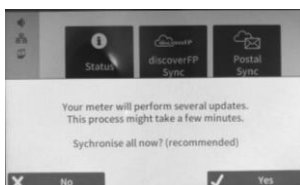

STEP 4

Press Yes to Synchronise all now

**IF ANY OF THE ABOVE STEPS FAIL, PLEASE START AGAIN FROM STEP 1.
IF YOU ARE STILL HAVING DIFFICULTIES, PLEASE CONTACT US**