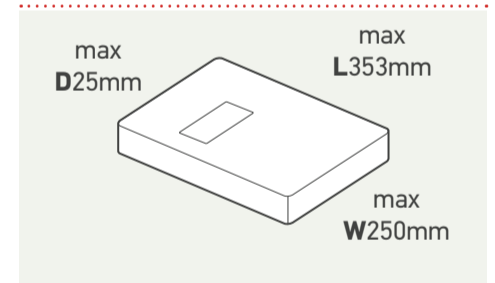

Large Letter up to 750g